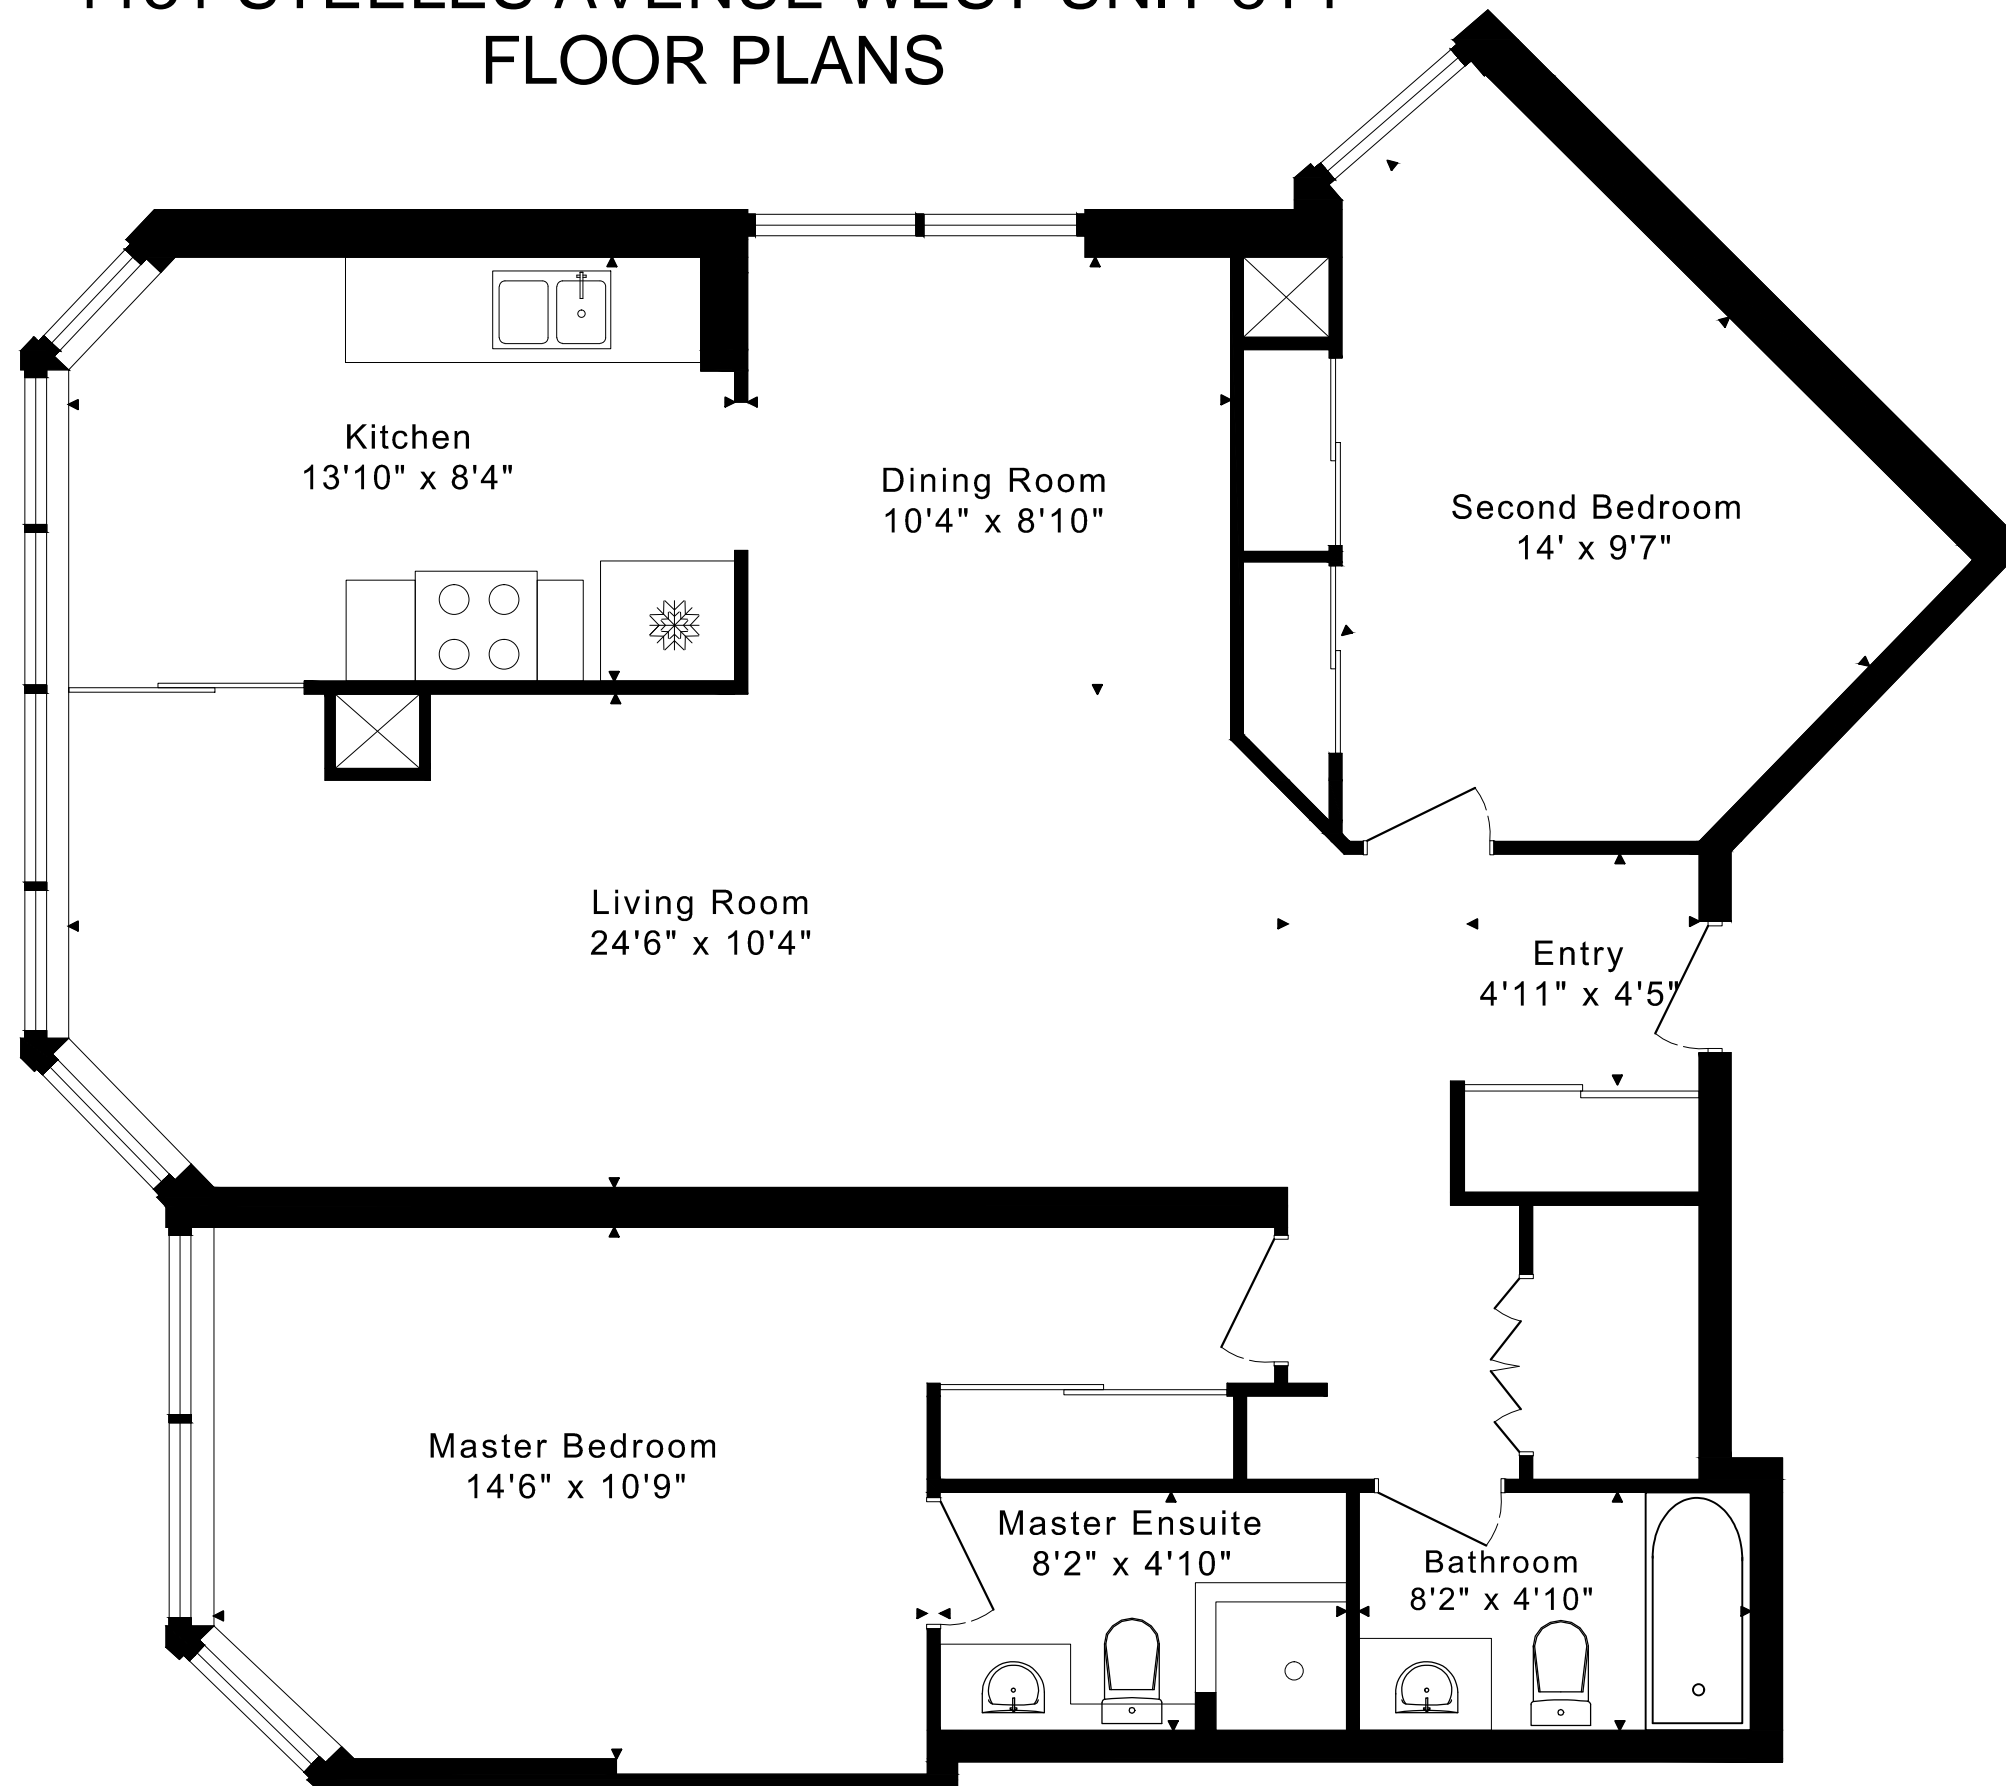

1131 STEELES AVENUE WEST UNIT 814 FLOOR PLANS

CAPTURED ON: 13 JUL 2020
DIMENSIONS ARE APPROXIMATE AND SHOULD BE CONSIDERED
ILLUSTRATIVE ONLY.

1125 Sq. Ft.