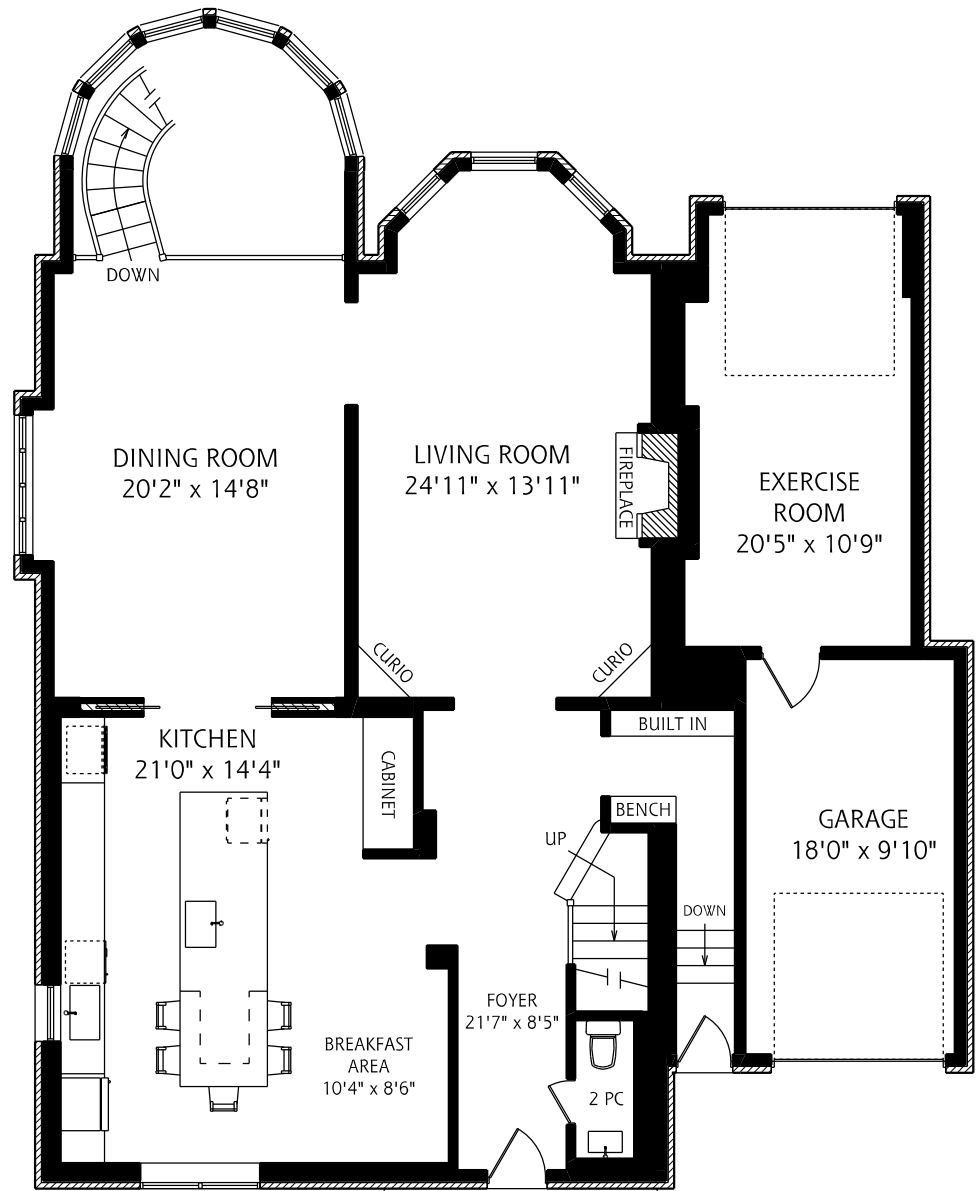

87 HIGHLAND AVENUE

LOWER LEVEL
1,585 SQUARE FEET

ALL MEASUREMENTS SHOULD BE CONSIDERED APPROXIMATE

MAIN FLOOR
1,875 SQUARE FEET

COVERED
PORCH

87 HIGHLAND AVENUE

SECOND FLOOR
1,920 SQUARE FEET

ALL MEASUREMENTS SHOULD BE CONSIDERED APPROXIMATE

THIRD FLOOR
1,050 SQUARE FEET