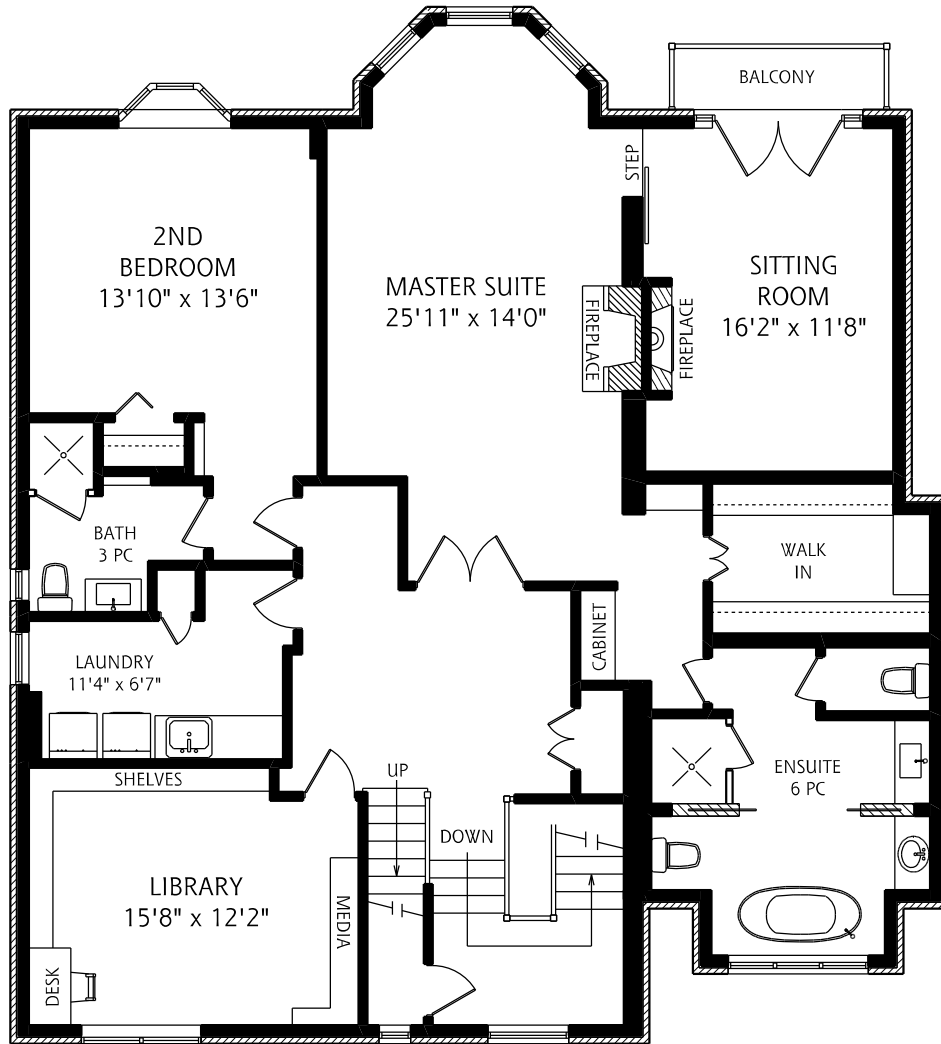

87 HIGHLAND AVENUE

LOWER LEVEL
1,585 SQUARE FEET

ALL MEASUREMENTS SHOULD BE CONSIDERED APPROXIMATE

MAIN FLOOR
1,875 SQUARE FEET

COVERED
PORCH

87 HIGHLAND AVENUE

SECOND FLOOR
1,920 SQUARE FEET

ALL MEASUREMENTS SHOULD BE CONSIDERED APPROXIMATE

THIRD FLOOR
1,050 SQUARE FEET