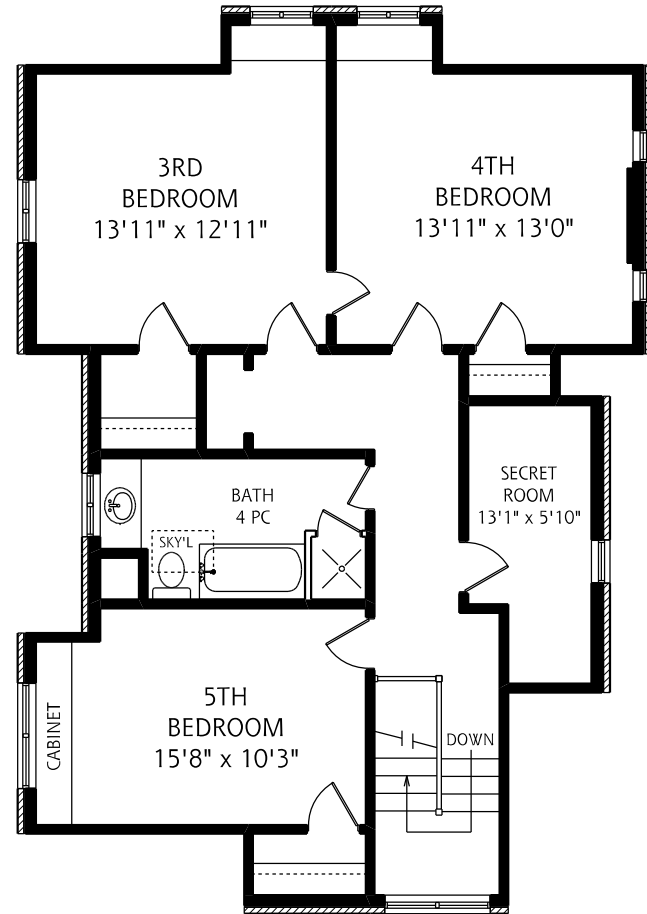

87 HIGHLAND AVENUE

LOWER LEVEL
1,585 SQUARE FEET

ALL MEASUREMENTS SHOULD BE CONSIDERED APPROXIMATE

MAIN FLOOR
1,875 SQUARE FEET

COVERED
PORCH

87 HIGHLAND AVENUE

SECOND FLOOR
1,920 SQUARE FEET

ALL MEASUREMENTS SHOULD BE CONSIDERED APPROXIMATE

THIRD FLOOR
1,050 SQUARE FEET