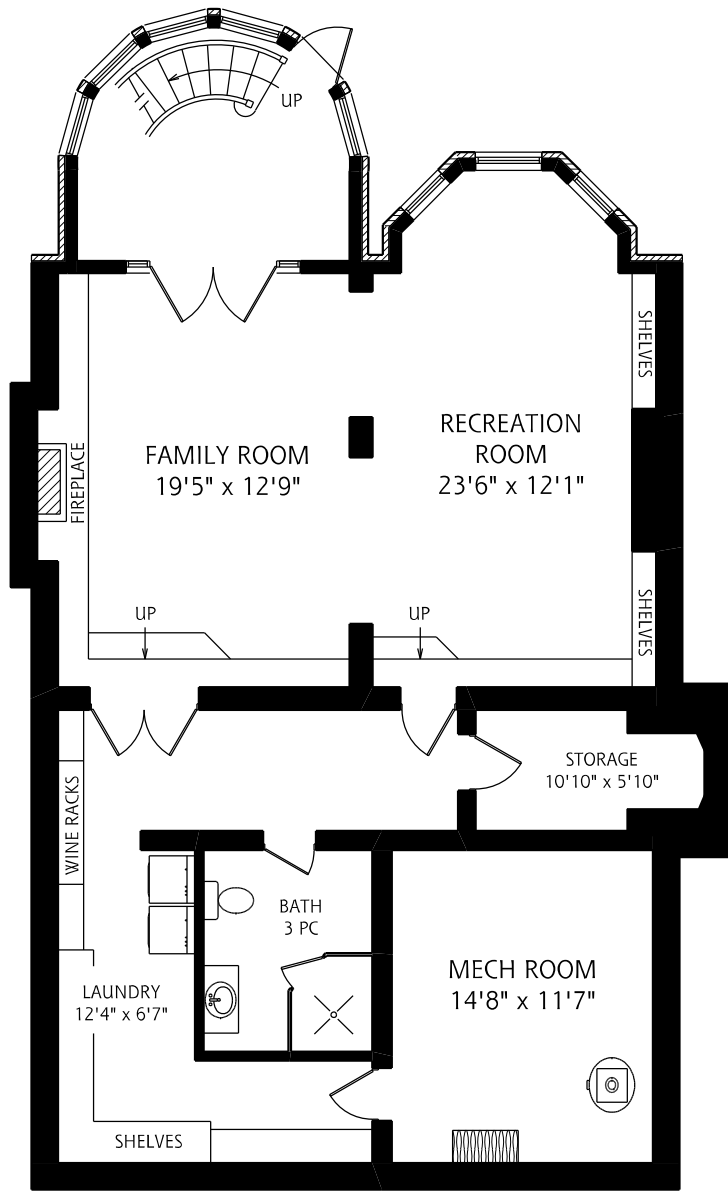

87 HIGHLAND AVENUE

LOWER LEVEL
1,585 SQUARE FEET

ALL MEASUREMENTS SHOULD BE CONSIDERED APPROXIMATE

MAIN FLOOR
1,875 SQUARE FEET

COVERED
PORCH

87 HIGHLAND AVENUE

SECOND FLOOR
1,920 SQUARE FEET

ALL MEASUREMENTS SHOULD BE CONSIDERED APPROXIMATE

THIRD FLOOR
1,050 SQUARE FEET